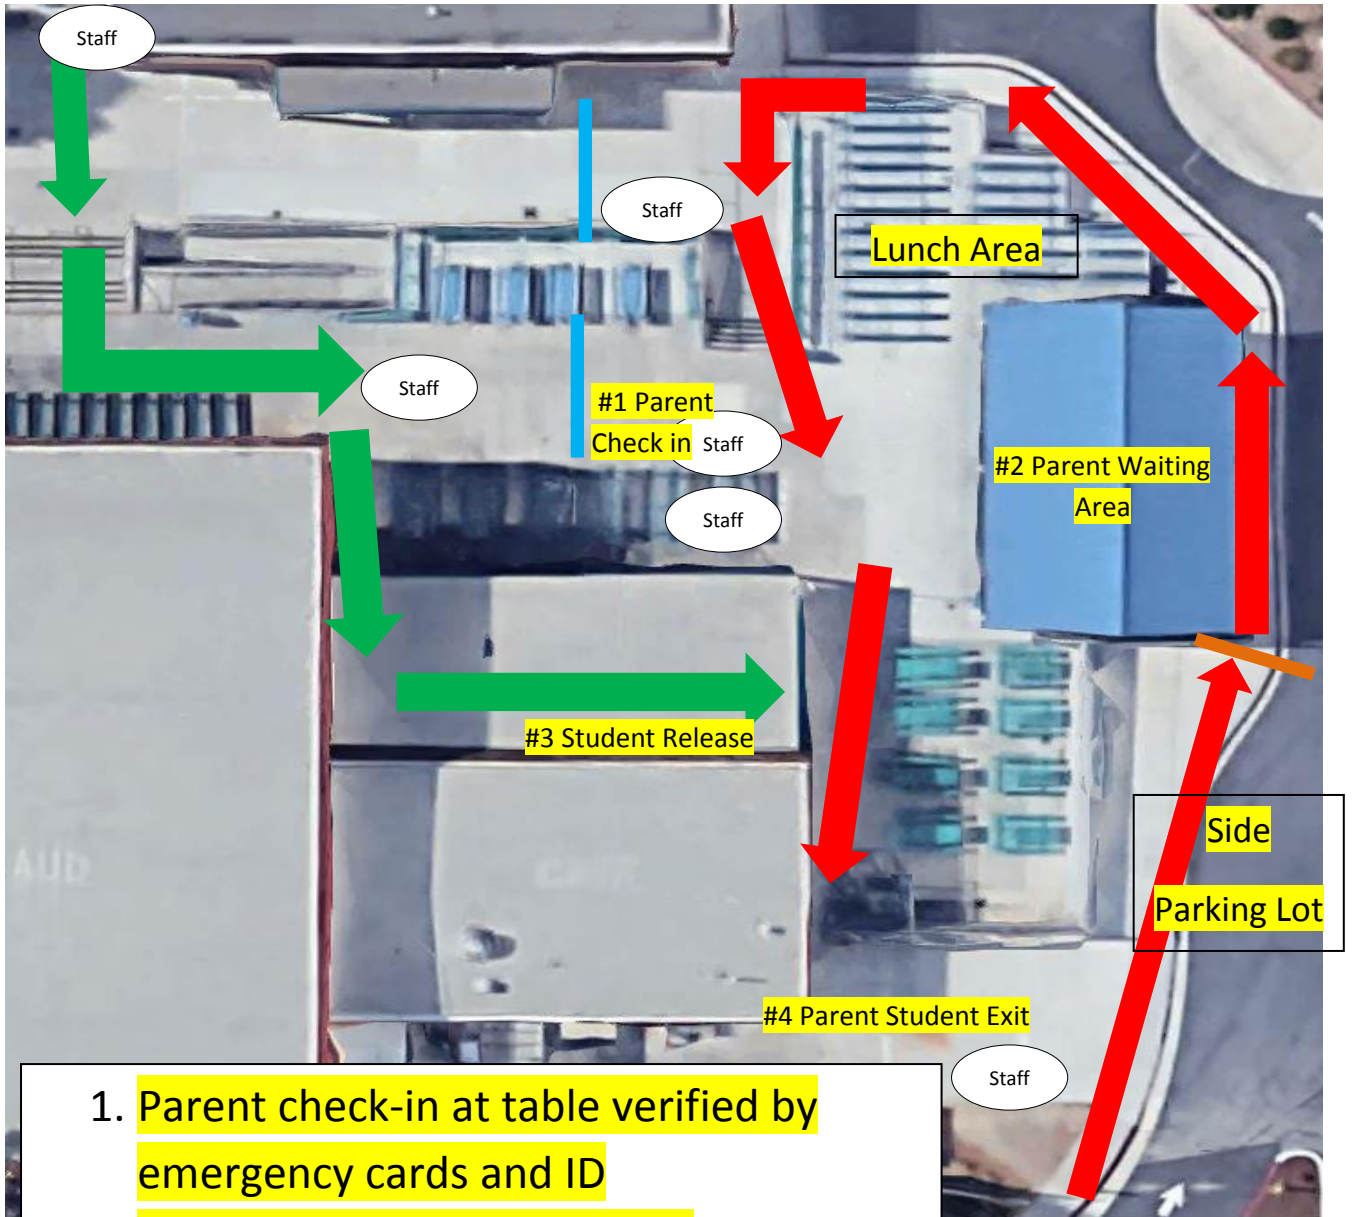

# Student Release Map

## Sequoia M.S.

1. Parent check-in at table verified by emergency cards and ID
2. Parents wait in covered area
  - a. Student is called up
3. Student Release to parent
4. Exit to side parking lot

### Legend

➔ Stu. Release Route

➔ Parent Line

— Fence